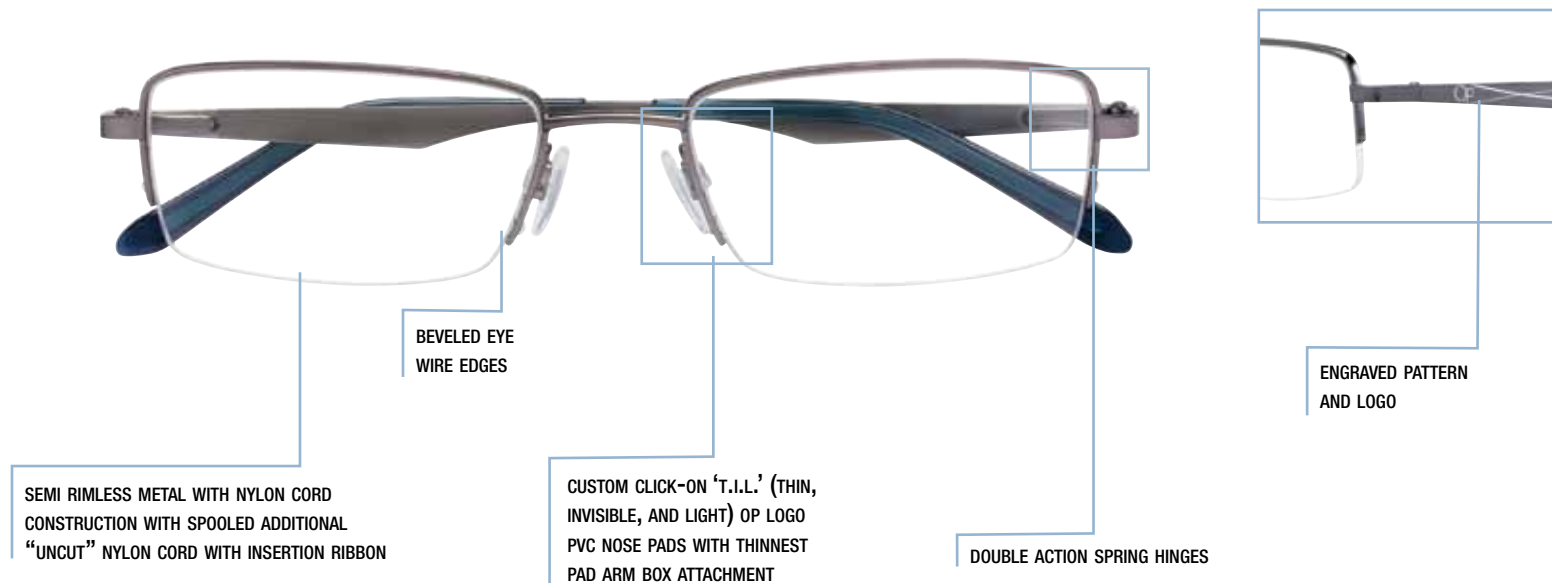

features and benefits **metal**

FEATURES AND BENEFITS IN OP METAL STYLES

FEATURES

- Custom click-on 'T.I.L.' (thin, invisible and light) OP logo
- PVC nose pads with thinnest pad arm box attachment*
- Slotted (-) screw heads
- Custom tips
- Metal end piece for adjusting pantoscopic angle
- Additional spooled "uncut" nylon cord with insertion ribbon for semi rimless styles*
- Beveled eye wire edges on semi rimless styles*
- Correct tension of nylon cord holding grooved demo lenses

HINGES

- Double action spring hinges*

DESIGN FEATURES

- Semi rimless metals with nylon cord construction*
- Tooled metal temple patterns and logos*
- Sculpted temples*
- Unique temple designs
- Color coordinated striping on tips
- Branded frames for children and 'tweens, in addition to adults

MATERIALS

- Metal alloy
- Combination metal and acetate designs

* featured in frame shown above: undertow grey slate

features and benefits acetate

DOUBLE ACTION SPRING
HINGES

FLARED NOSE PADS FOR A
PERFECT BRIDGE FIT

MULTI LAMINATED ACETATE FRONT
WITH MATCHING TEMPLE

UNIQUE COLORFUL CUSTOM
LAMINATED ACETATE DESIGNS

FEATURES AND BENEFITS IN OP ACETATE STYLES

FEATURES

- Slotted (-) screw heads
- Flared nose pads for a perfect bridge fit*