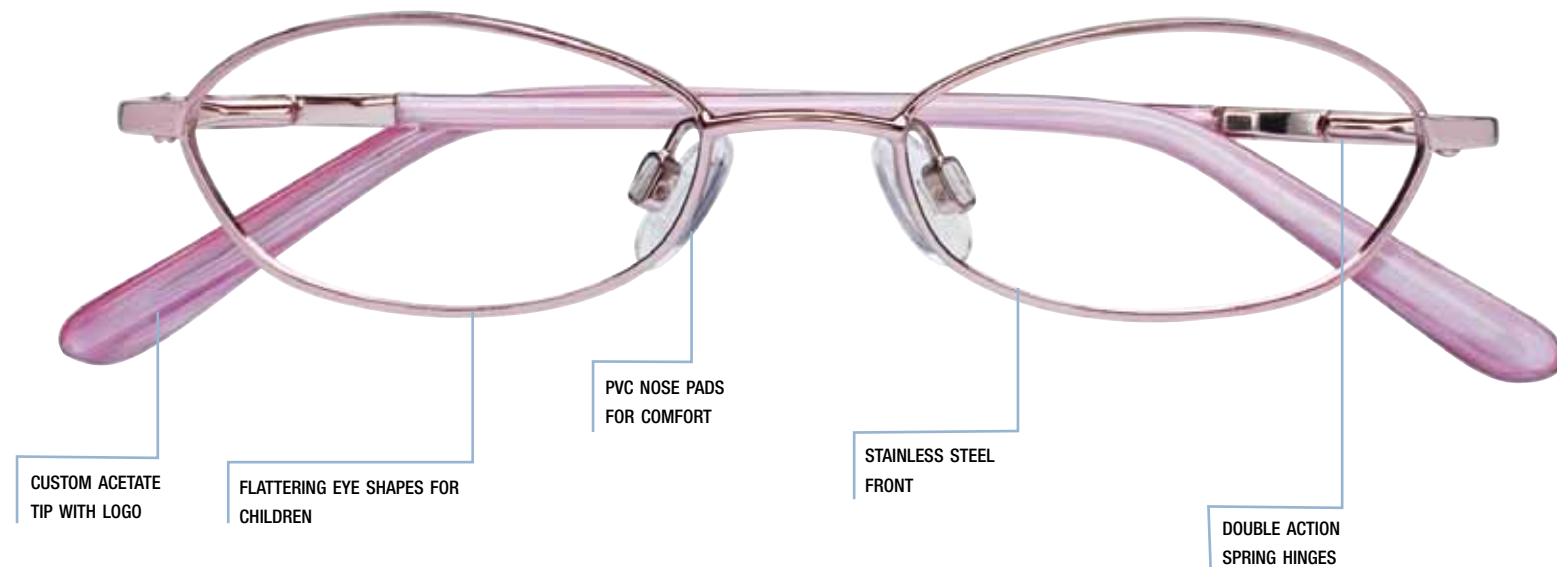

features and benefits metal

FEATURES AND BENEFITS IN KOODLES METAL STYLES

FEATURES

- PVC nose pads for comfort*
- Click on pad arm attachment system sized for children
- Custom acetate tip shape with Koodles logo*
- Slotted (-) screw head temple screws

HINGES

- Double action spring hinges*

DESIGN FEATURES

- Flattering eyeshapes for boys and girls*
- Flattering colors for children
- Multiple temple lengths available
- Multi-focal friendly

MATERIALS

- Stainless Steel*
- Metal alloy and acetate combo temples

* featured in frame shown above: kawaii pink