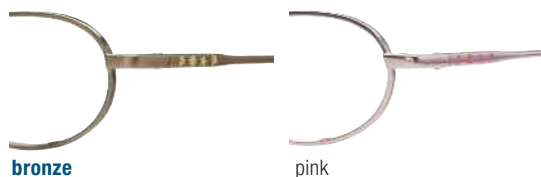

marshmallow

brown

pink matte

eye	a	b	ed	dbl	temples
35	34.9	25.8	35.2	15	115cc
37	36.9	27.8	37.2	15	120cc
39	39.0	29.8	39.3	15	125cc
41	41.0	32.0	41.3	15	130cc

features

metal alloy
silicon unifix bridge
cable temples standard
single action spring hinges
additional temple sizes available:
skull temples: 110, 115, 120, 125mm

mary jane

pink

purple

eye	a	b	ed	dbl	temples
42	41.8	24.9	41.9	16	120mm
44	43.8	27.0	44.0	16	125mm

features

metal alloy
skull temples standard
single action spring hinges
additional temple sizes available:
skull temples: 110, 115, 130mm
cable temples: 115, 120, 125, 130, 135cc

peanut

bronze

pink

eye	a	b	ed	dbl	temples
35	34.8	23.8	35.2	16	115cc
37	36.9	24.9	37.5	16	120cc
39	38.8	25.8	39.1	16	125cc

features

metal alloy
 cable temples standard
 single action spring hinges
 additional temple sizes available:
 cable temples: 130cc
 skull temples: 105, 110, 115, 120, 125mm